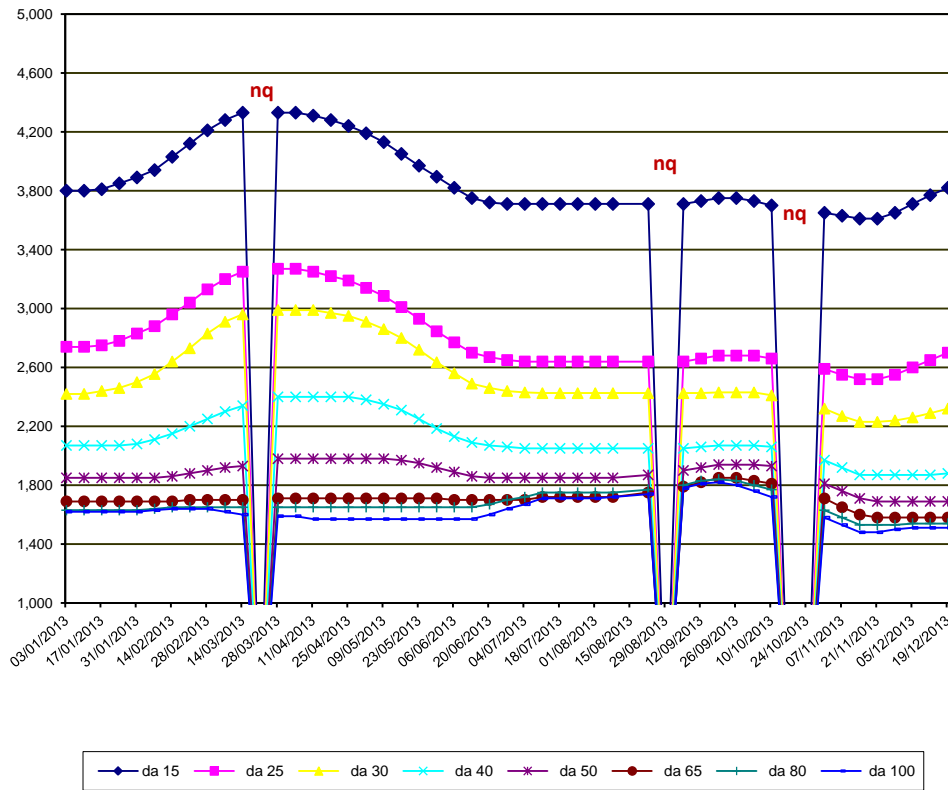

MANTOVA 2013
TREND SUINI D'ALLEVAMENTO
(Euro/Kg)

nq = non quotati