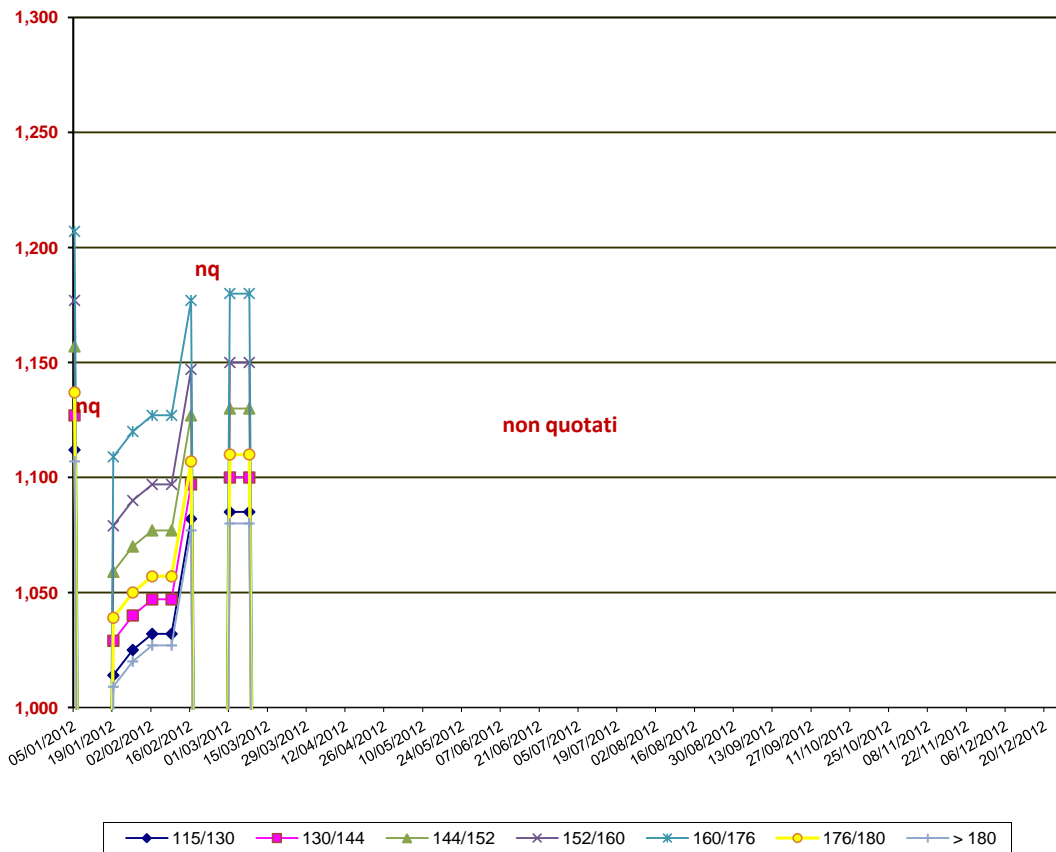

COMMISSIONE UNICA NAZIONALE 2012
TREND SUINI
CIRCUITO NON TUTELATO
(Euro/Kg)

nq = non quotati