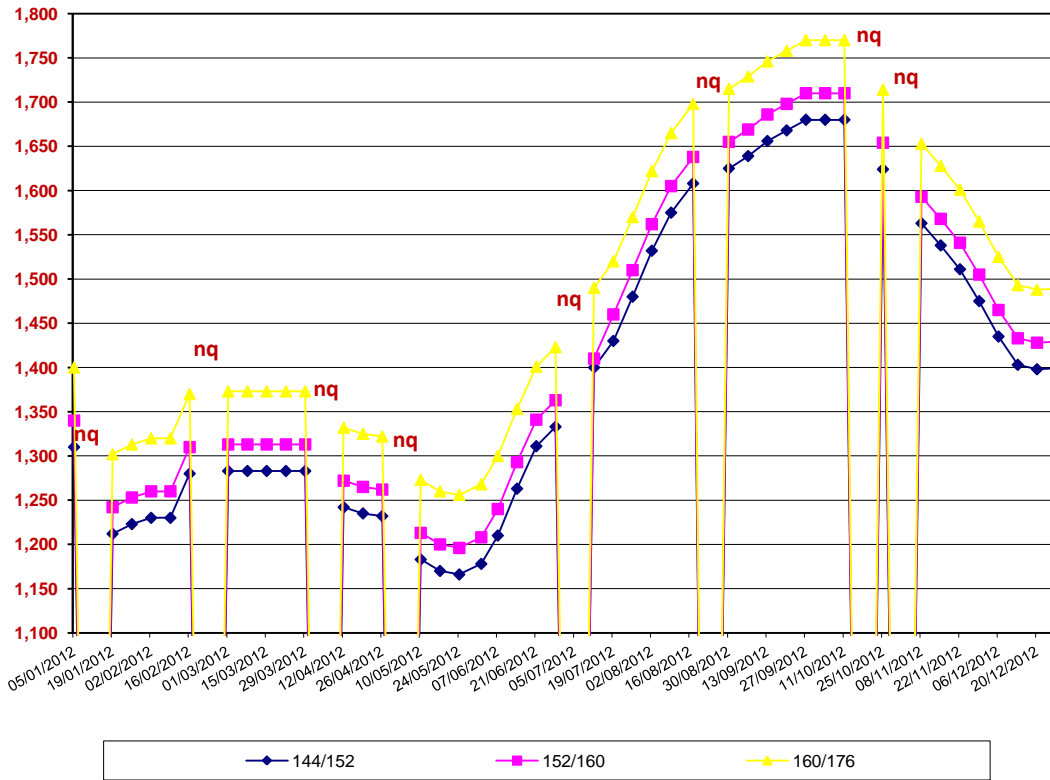

nq = non quotati

COMMISSIONE UNICA NAZIONALE 2012

SETTIMANE	SUINI DA MACELLO (€/Kg)		
	CIRCUITO TUTELATO		
	144/152	152/160	160/176
05/01/2012	1,310	1,340	1,400
12/01/2012	nq	nq	nq
19/01/2012	1,212	1,242	1,302
26/01/2012	1,223	1,253	1,313
02/02/2012	1,230	1,260	1,320
09/02/2012	1,230	1,260	1,320
16/02/2012	1,280	1,310	1,370
23/02/2012	nq	nq	nq
01/03/2012	1,283	1,313	1,373
08/03/2012	1,283	1,313	1,373
15/03/2012	1,283	1,313	1,373
22/03/2012	1,283	1,313	1,373
29/03/2012	1,283	1,313	1,373
05/04/2012	nq	nq	nq
12/04/2012	1,242	1,272	1,332
19/04/2012	1,235	1,265	1,325
26/04/2012	1,232	1,262	1,322
03/05/2012	nq	nq	nq
10/05/2012	1,183	1,213	1,273
17/05/2012	1,170	1,200	1,260
24/05/2012	1,166	1,196	1,256
01/06/2012	1,178	1,208	1,268
07/06/2012	1,210	1,240	1,300
14/06/2012	1,263	1,293	1,353
21/06/2012	1,311	1,341	1,401
28/06/2012	1,333	1,363	1,423
05/07/2012	nq	nq	nq
12/07/2012	1,400	1,410	1,490
19/07/2012	1,430	1,460	1,520
26/07/2012	1,480	1,510	1,570
02/08/2012	1,532	1,562	1,622
09/08/2012	1,575	1,605	1,665
17/08/2012	1,608	1,638	1,698
23/08/2012	nq	nq	nq
30/08/2012	1,625	1,655	1,715
06/09/2012	1,639	1,669	1,729
13/09/2012	1,656	1,686	1,746
20/09/2012	1,668	1,698	1,758
27/09/2012	1,680	1,710	1,770
04/10/2012	1,680	1,710	1,770
11/10/2012	1,680	1,710	1,770
18/10/2012	nq	nq	nq
25/10/2012	1,624	1,654	1,714
01/11/2012	nq	nq	nq
08/11/2012	1,563	1,593	1,653
15/11/2012	1,538	1,568	1,628
22/11/2012	1,511	1,541	1,601
29/11/2012	1,475	1,505	1,565
06/12/2012	1,435	1,465	1,525
13/12/2012	1,403	1,433	1,493
20/12/2012	1,398	1,428	1,488
27/12/2012	1,399	1,429	1,489
MEDIA	1,396	1,426	1,486

nq = non quotati

COMMISSIONE UNICA NAZIONALE 2012
TREND SUINI
CIRCUITO NON TUTELATO
 (Euro/Kg)

nq = non quotati

COMMISSIONE UNICA NAZIONALE 2012
TREND SUINI
CIRCUITO TUTELATO
 (Euro/Kg)

nq = non quotati