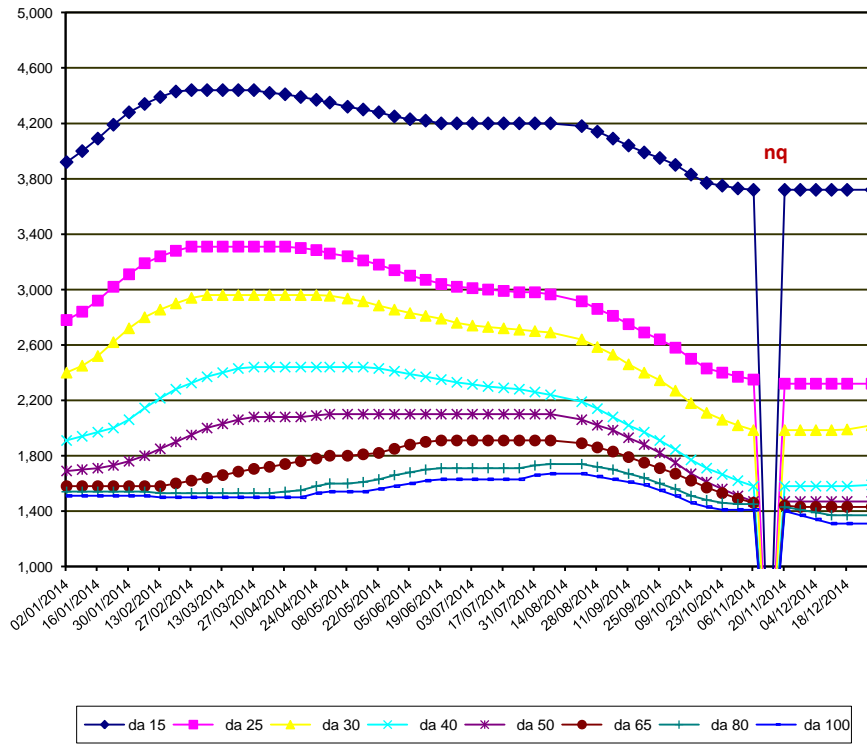

MANTOVA 2014
TREND SUINI D'ALLEVAMENTO
(Euro/Kg)

nq = non quotati