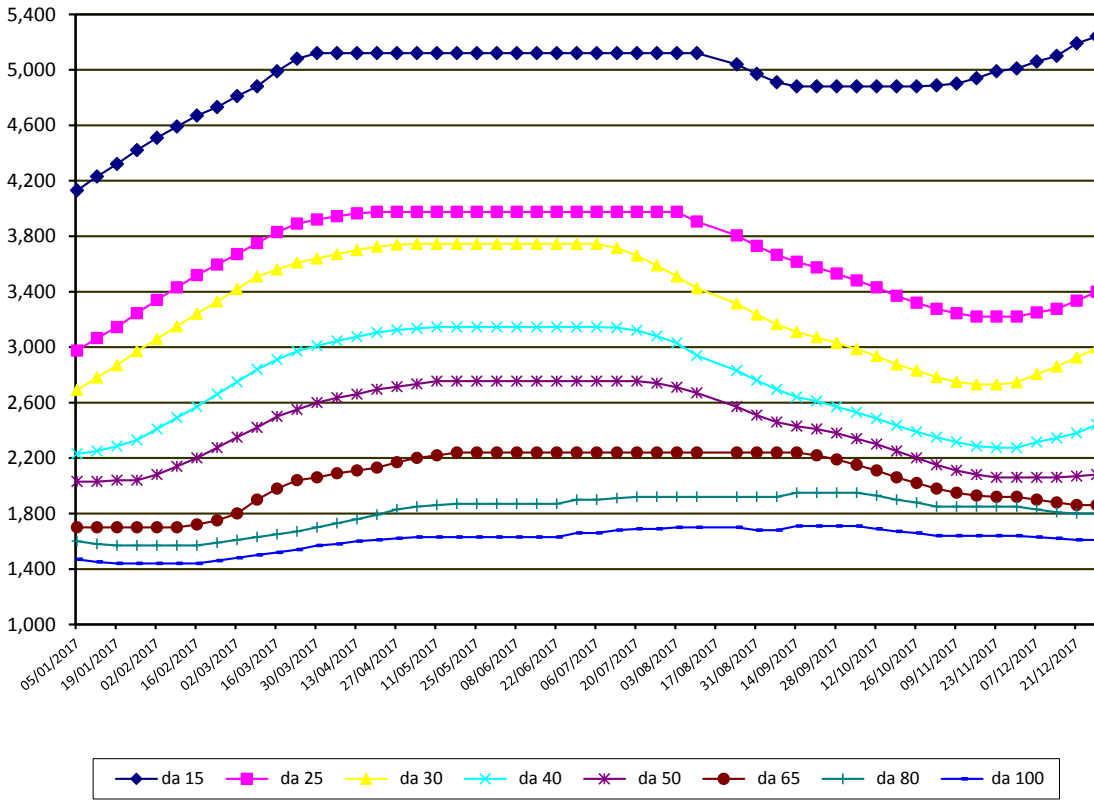

MANTOVA 2017
TREND SUINI D'ALLEVAMENTO
(Euro/kg)