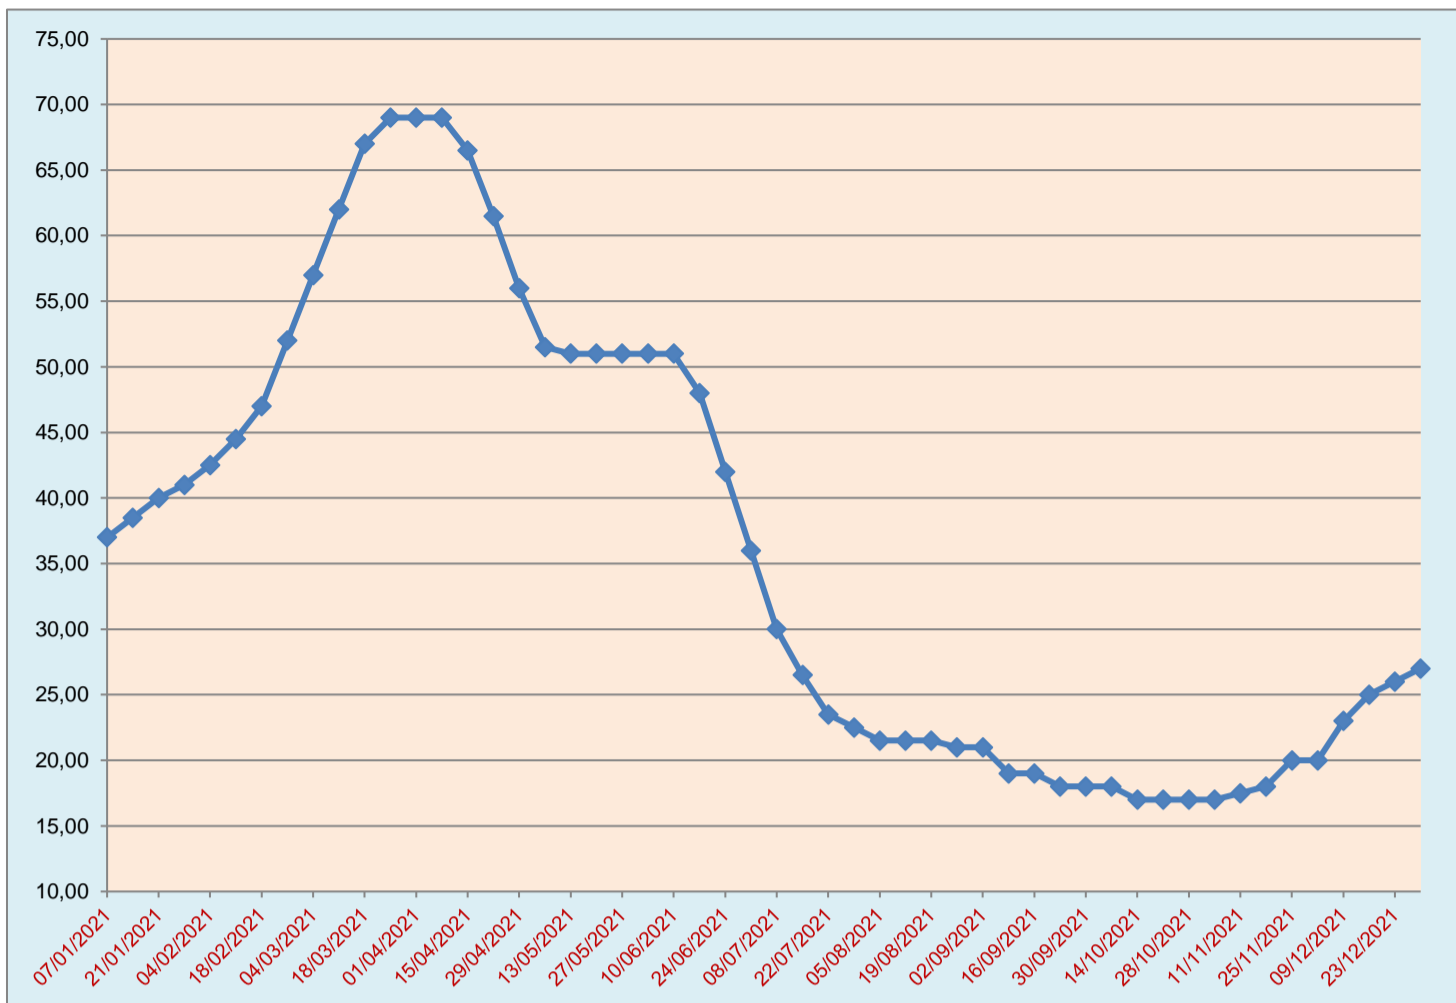

SPAGNA (LIEIDA) - SUINETTI 20 Kg