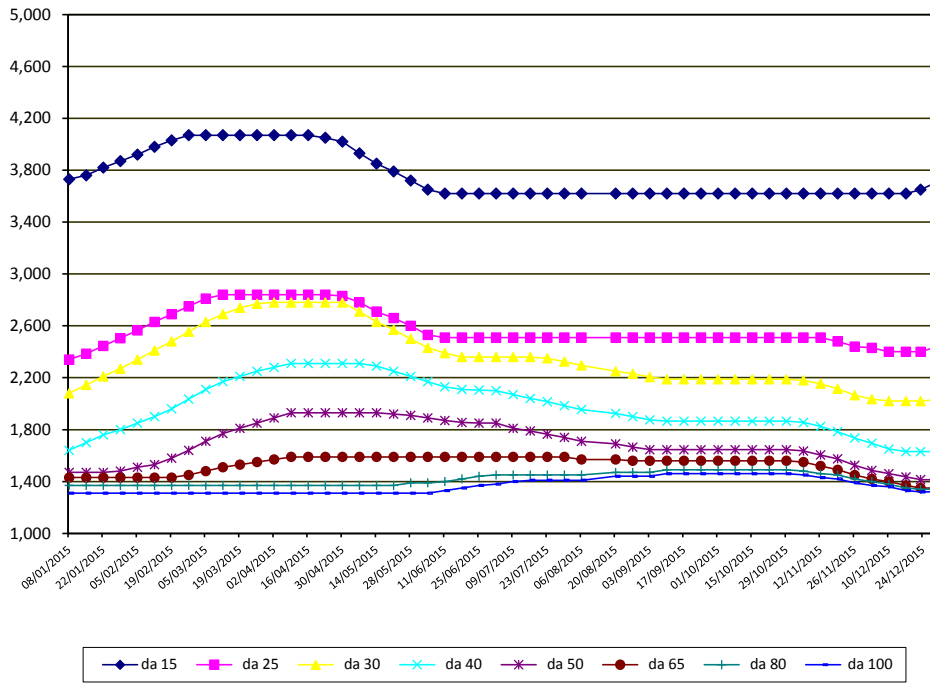

MANTOVA 2015
TREND SUINI D'ALLEVAMENTO
(Euro/kg)